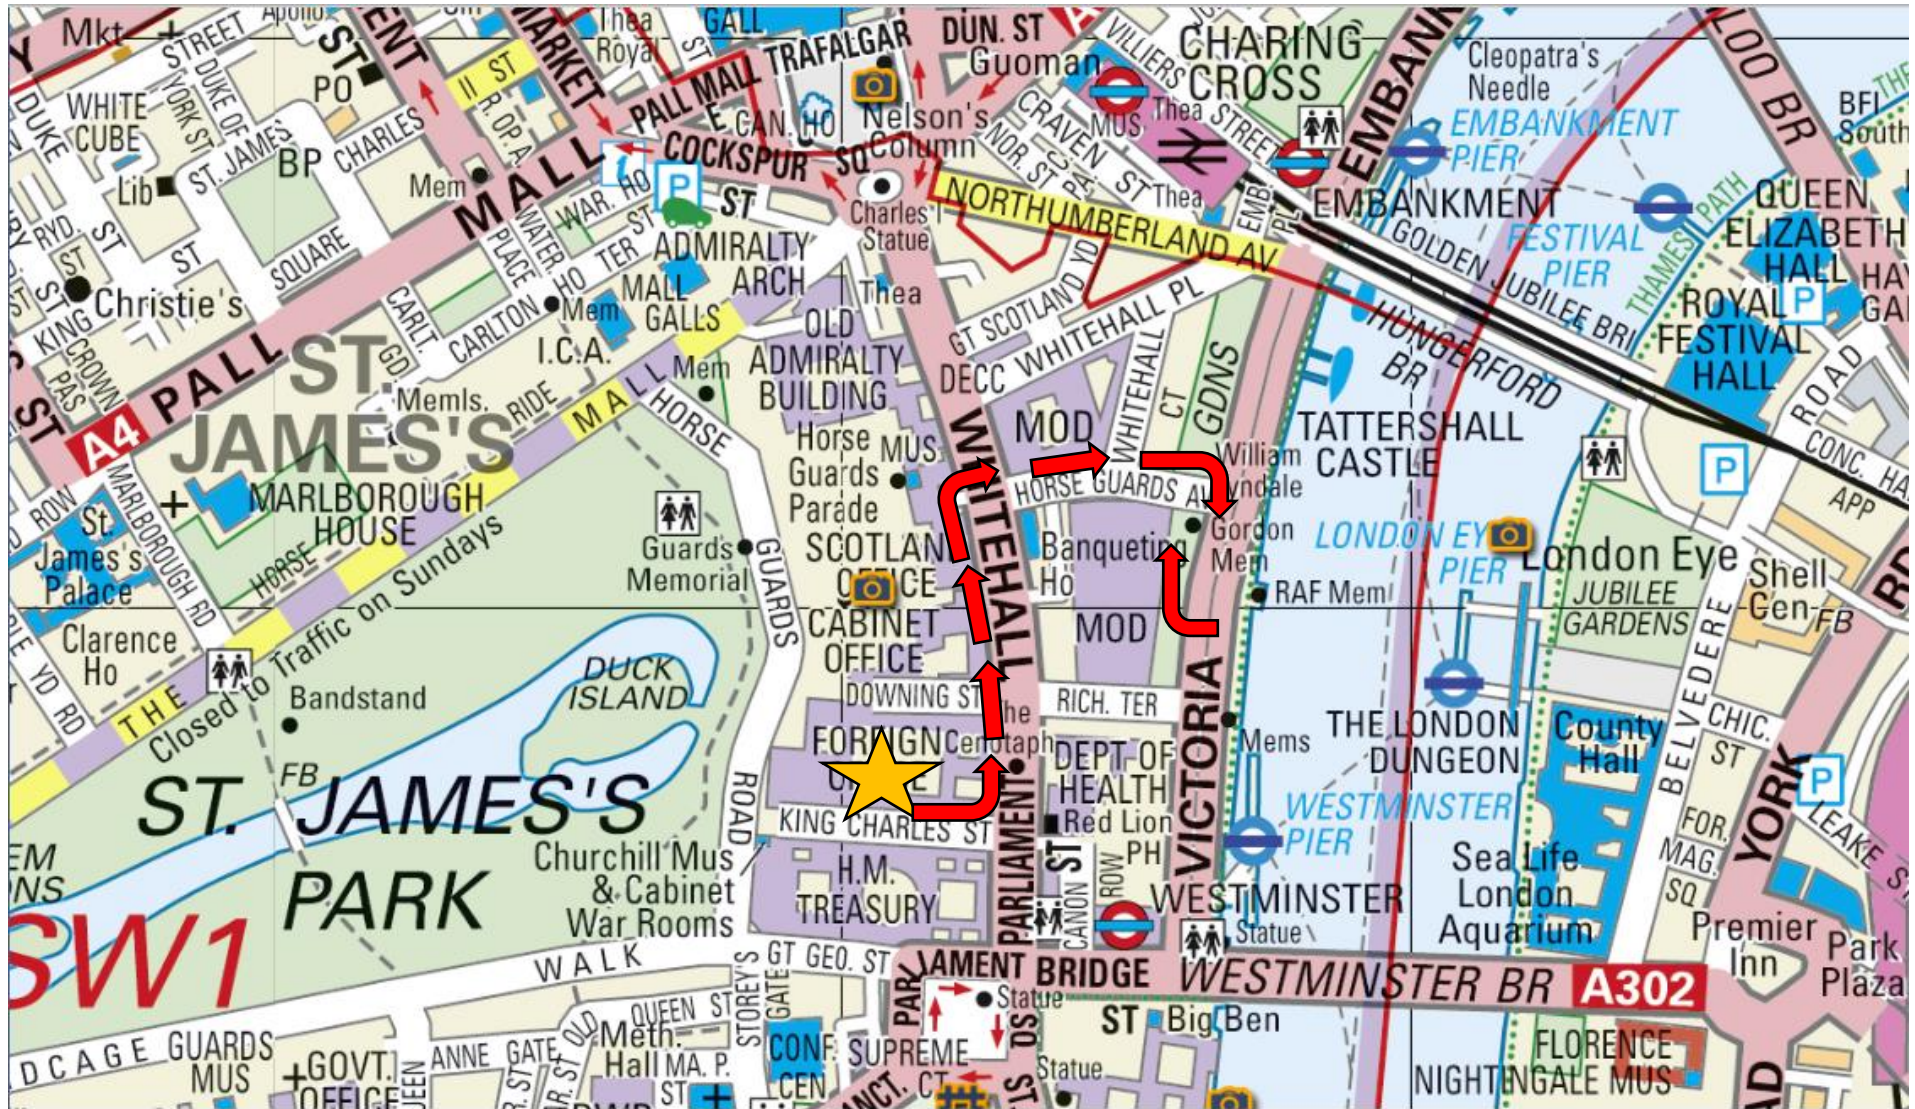

The students will march off from King Charles Street at 11.40am and the service will take place in Victoria Embankment Gardens by the statue of General Gordon at 12.00 noon (a map of the parade route is attached to this letter).

After the ceremony in the Gardens the School will march back to King Charles Street. Coaches will depart for Gordon's at approximately 12.45pm arriving at school in time for full boarders to have lunch at 2.00pm. If you wish to collect your son/daughter after the parade so that they can return home with you, rather than on the school coaches, please ensure that the member of staff in charge of the coach knows this.

I have been asked by the police to remind you to observe the normal rules of road safety if you are following the parade. Only students are allowed on the road: **spectators must remain on the pavements**. As in previous years, members of the GSPA will act as marshals on the day to assist the school with the smooth running of this annual event. We are very grateful to them for their support and would ask for your cooperation in maintaining order during the parade.

Yours sincerely

Mr R Pavis

Deputy Head (Pastoral)

Whitehall Parade Saturday 14th January 2017

The Parade will march off from King Charles Street

Students will enter at Gordon's Statue

Parents and Guests to enter at Victoria Embankment Entrance